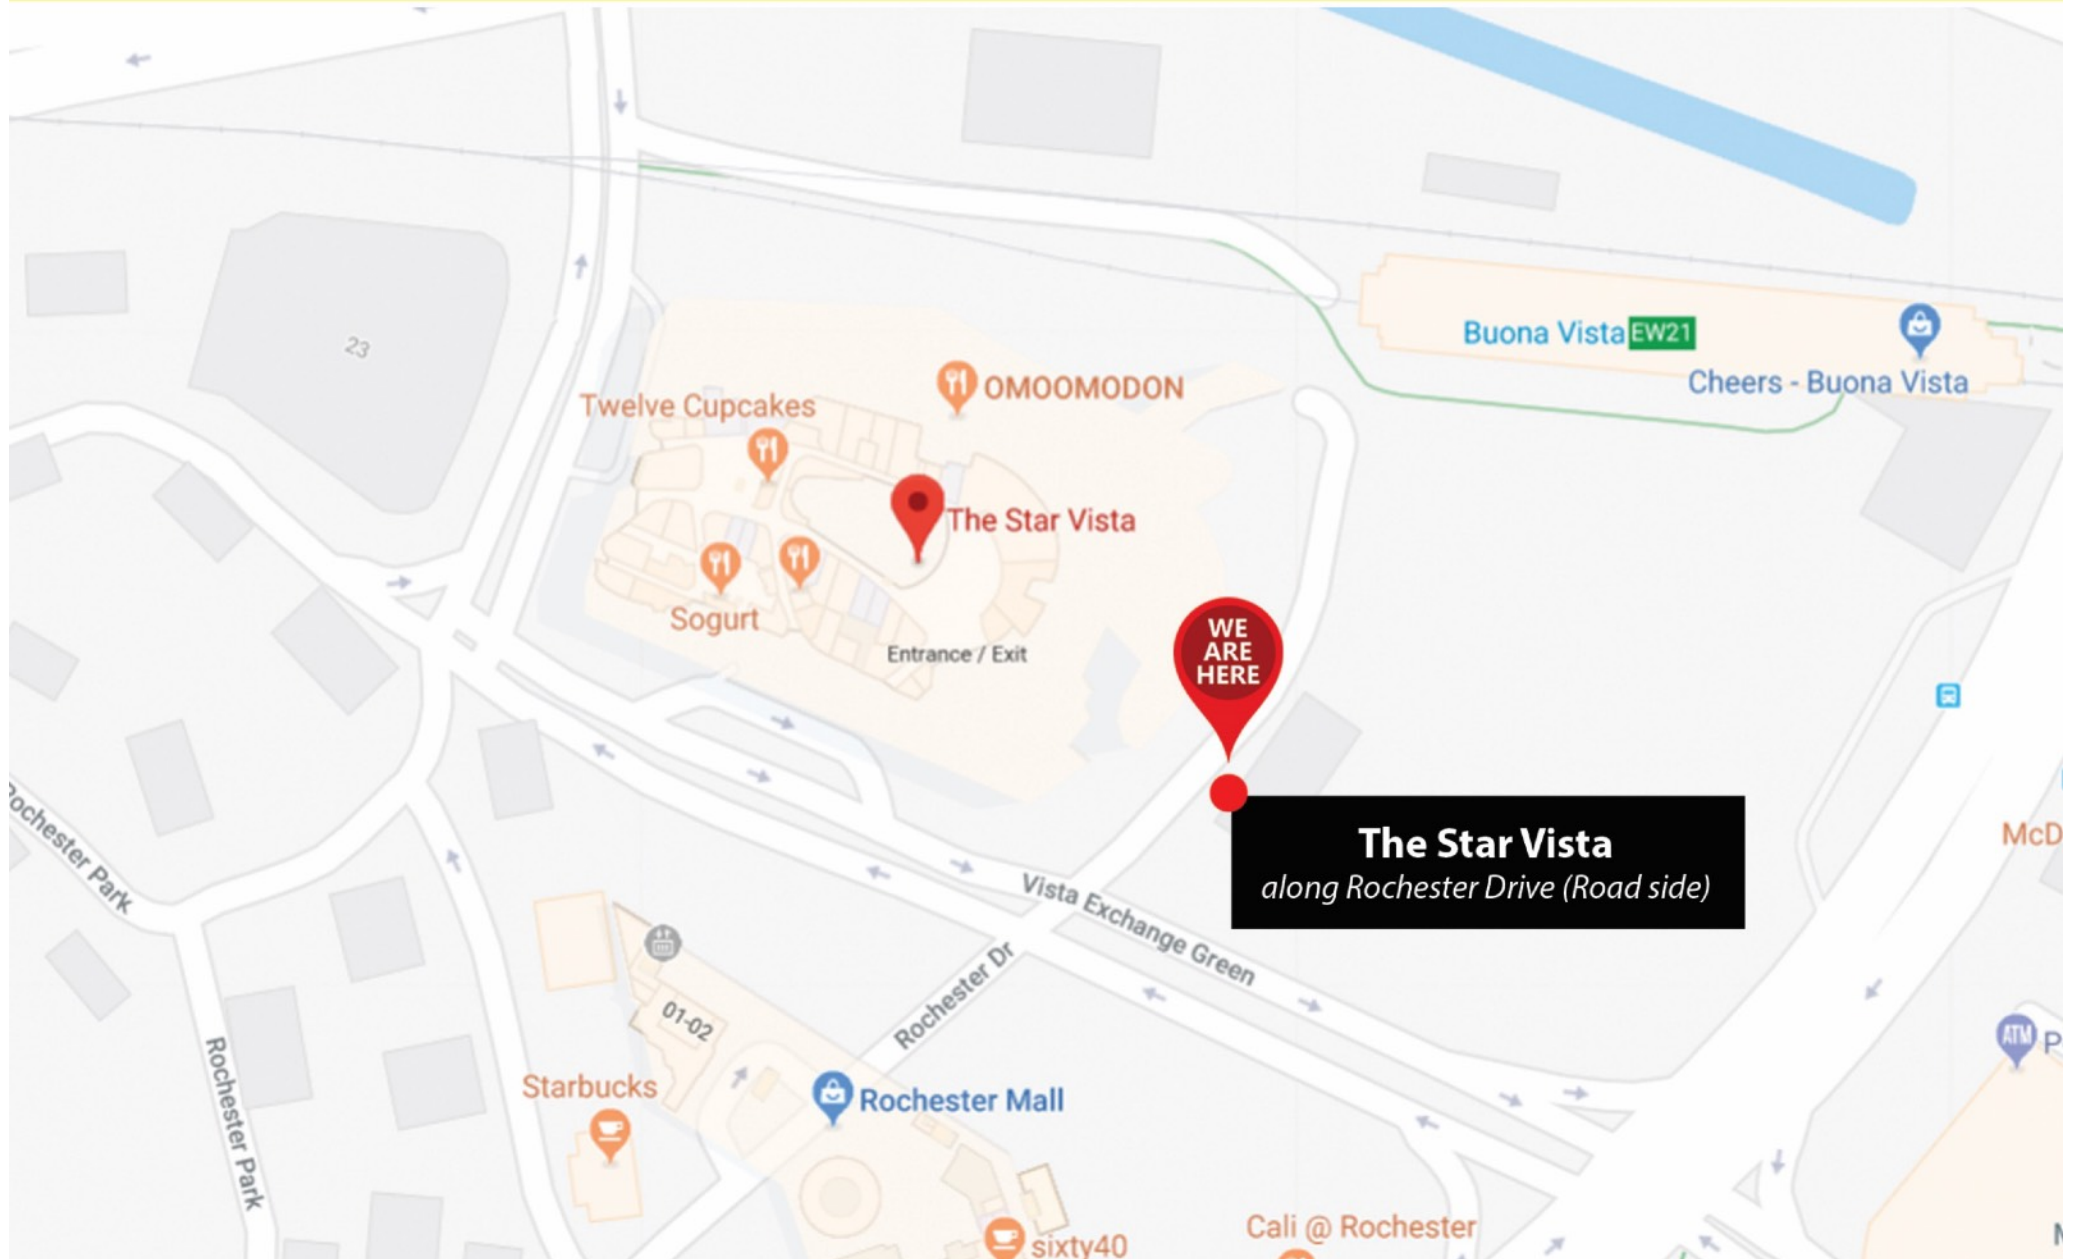

* Time interval is an estimate only.
Subject to change without notice
due to traffic conditions.

* Please wait at the pick up point 10 mins
before scheduled departure time.

●	THE STAR VISTA	ROCHESTER DRIVE
●	OPP ONE-NORTH STN EXIT A (18059)	AYER RAJAH AVENUE
●	GUL CIRCLE STATION EXIT A (24511)	TUAS ROAD
●	TUAS WEST ROAD STATION EXIT A (24719)	PIONEER ROAD
●	TUAS LINK STATION (25429)	TUAS WEST DRIVE
●	TUAS CHECKPOINT	JALAN AHMAD IBRAHIM
●	SECOND LINK CIQ	JOHOR, MALAYSIA
●	G.P. SENTRAL BUS TERMINAL	JOHOR, MALAYSIA
●	SECOND LINK CIQ	JOHOR, MALAYSIA
●	TUAS CHECKPOINT (25269)	JALAN AHMAD IBRAHIM
●	OPP TUAS LINK STATION (25421)	TUAS WEST DRIVE
●	OPP NUH (18079)	AYER RAJAH AVENUE
●	ONE NORTH STN EXIT B/ GALAXIS (18159)	AYER RAJAH AVENUE
●	THE STAR VISTA	ROCHESTER DRIVE

Pick up point at The Star Vista

CROSS BORDER BUS SERVICE – TS6

Daily Departure Schedule

Direction 1: The Star Vista – G.P. Sentral Bus Terminal

The Star Vista (<i>Rochester Dr</i>)	0800	1800				
Opp One-north Stn Exit A (BS 18059)	0805	1805				
Gul Circle Station Exit A (BS 24511)	0830	1830				
Tuas West Rd Stn Exit A (BS 24719)	0835	1835				
Tuas Link Stn (BS 25429)	0840	1840				
Tuas Checkpoint	0843	1843				
Second Link Checkpoint	0910	1910				
G.P. Sentral Bus Terminal	0940	1940				

All times above are approximate.

The schedules and routes are subject to change without notice due to traffic conditions, especially at respective Customs.

CROSS BORDER BUS SERVICE – TS6

Daily Departure Schedule